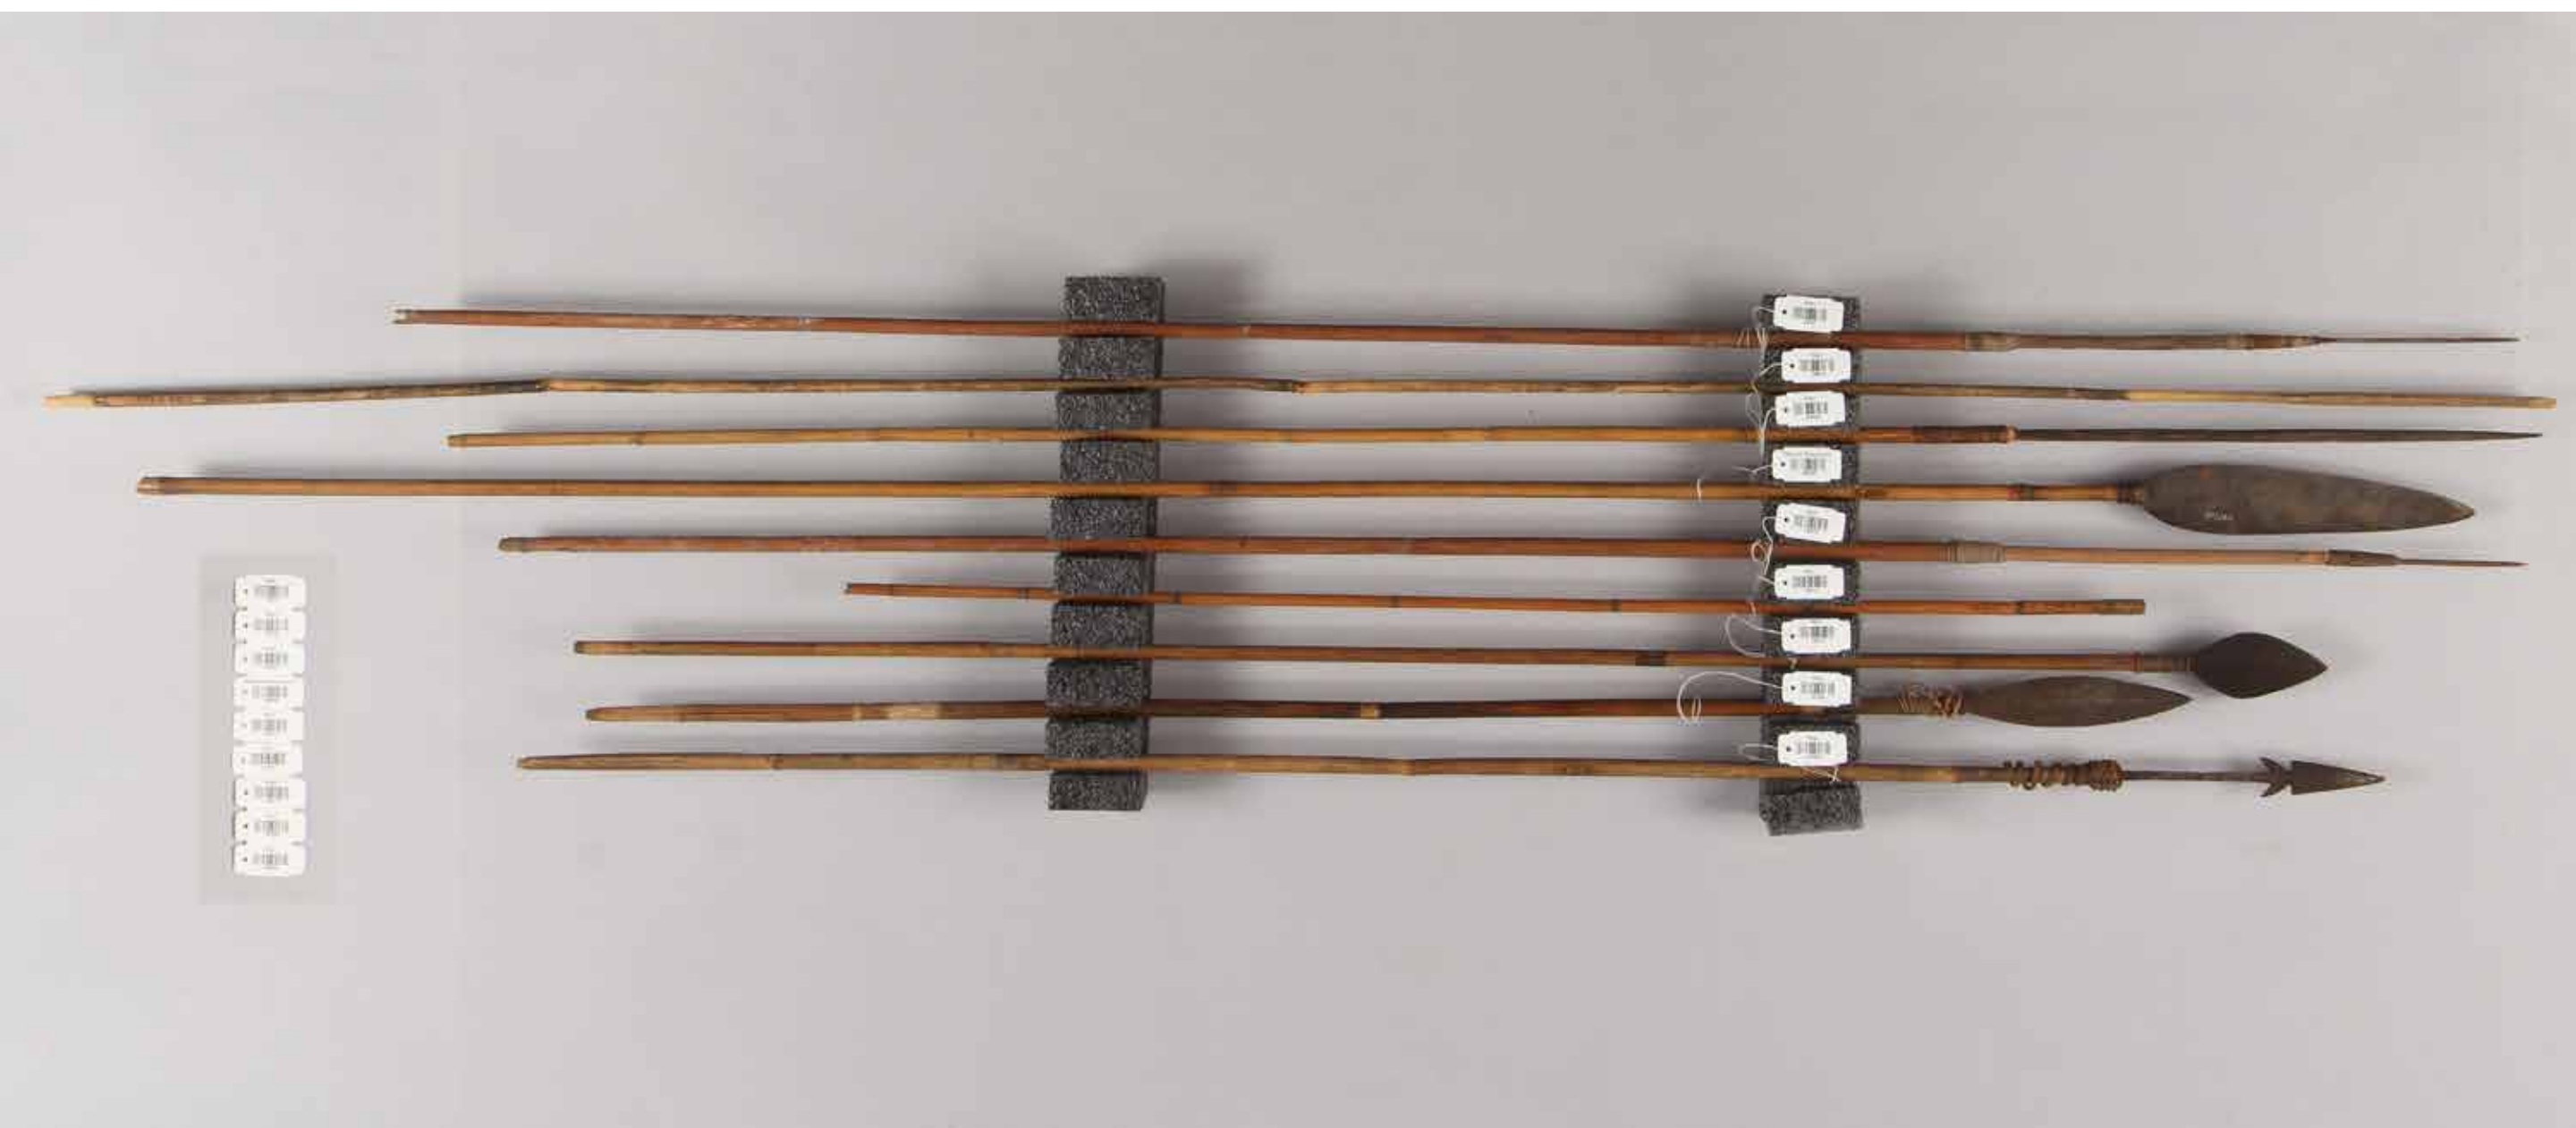

RJM 29829

Pfeil

MINDANAO
BAGOBO

Rautenstrauch-Joest Museum, Cologne